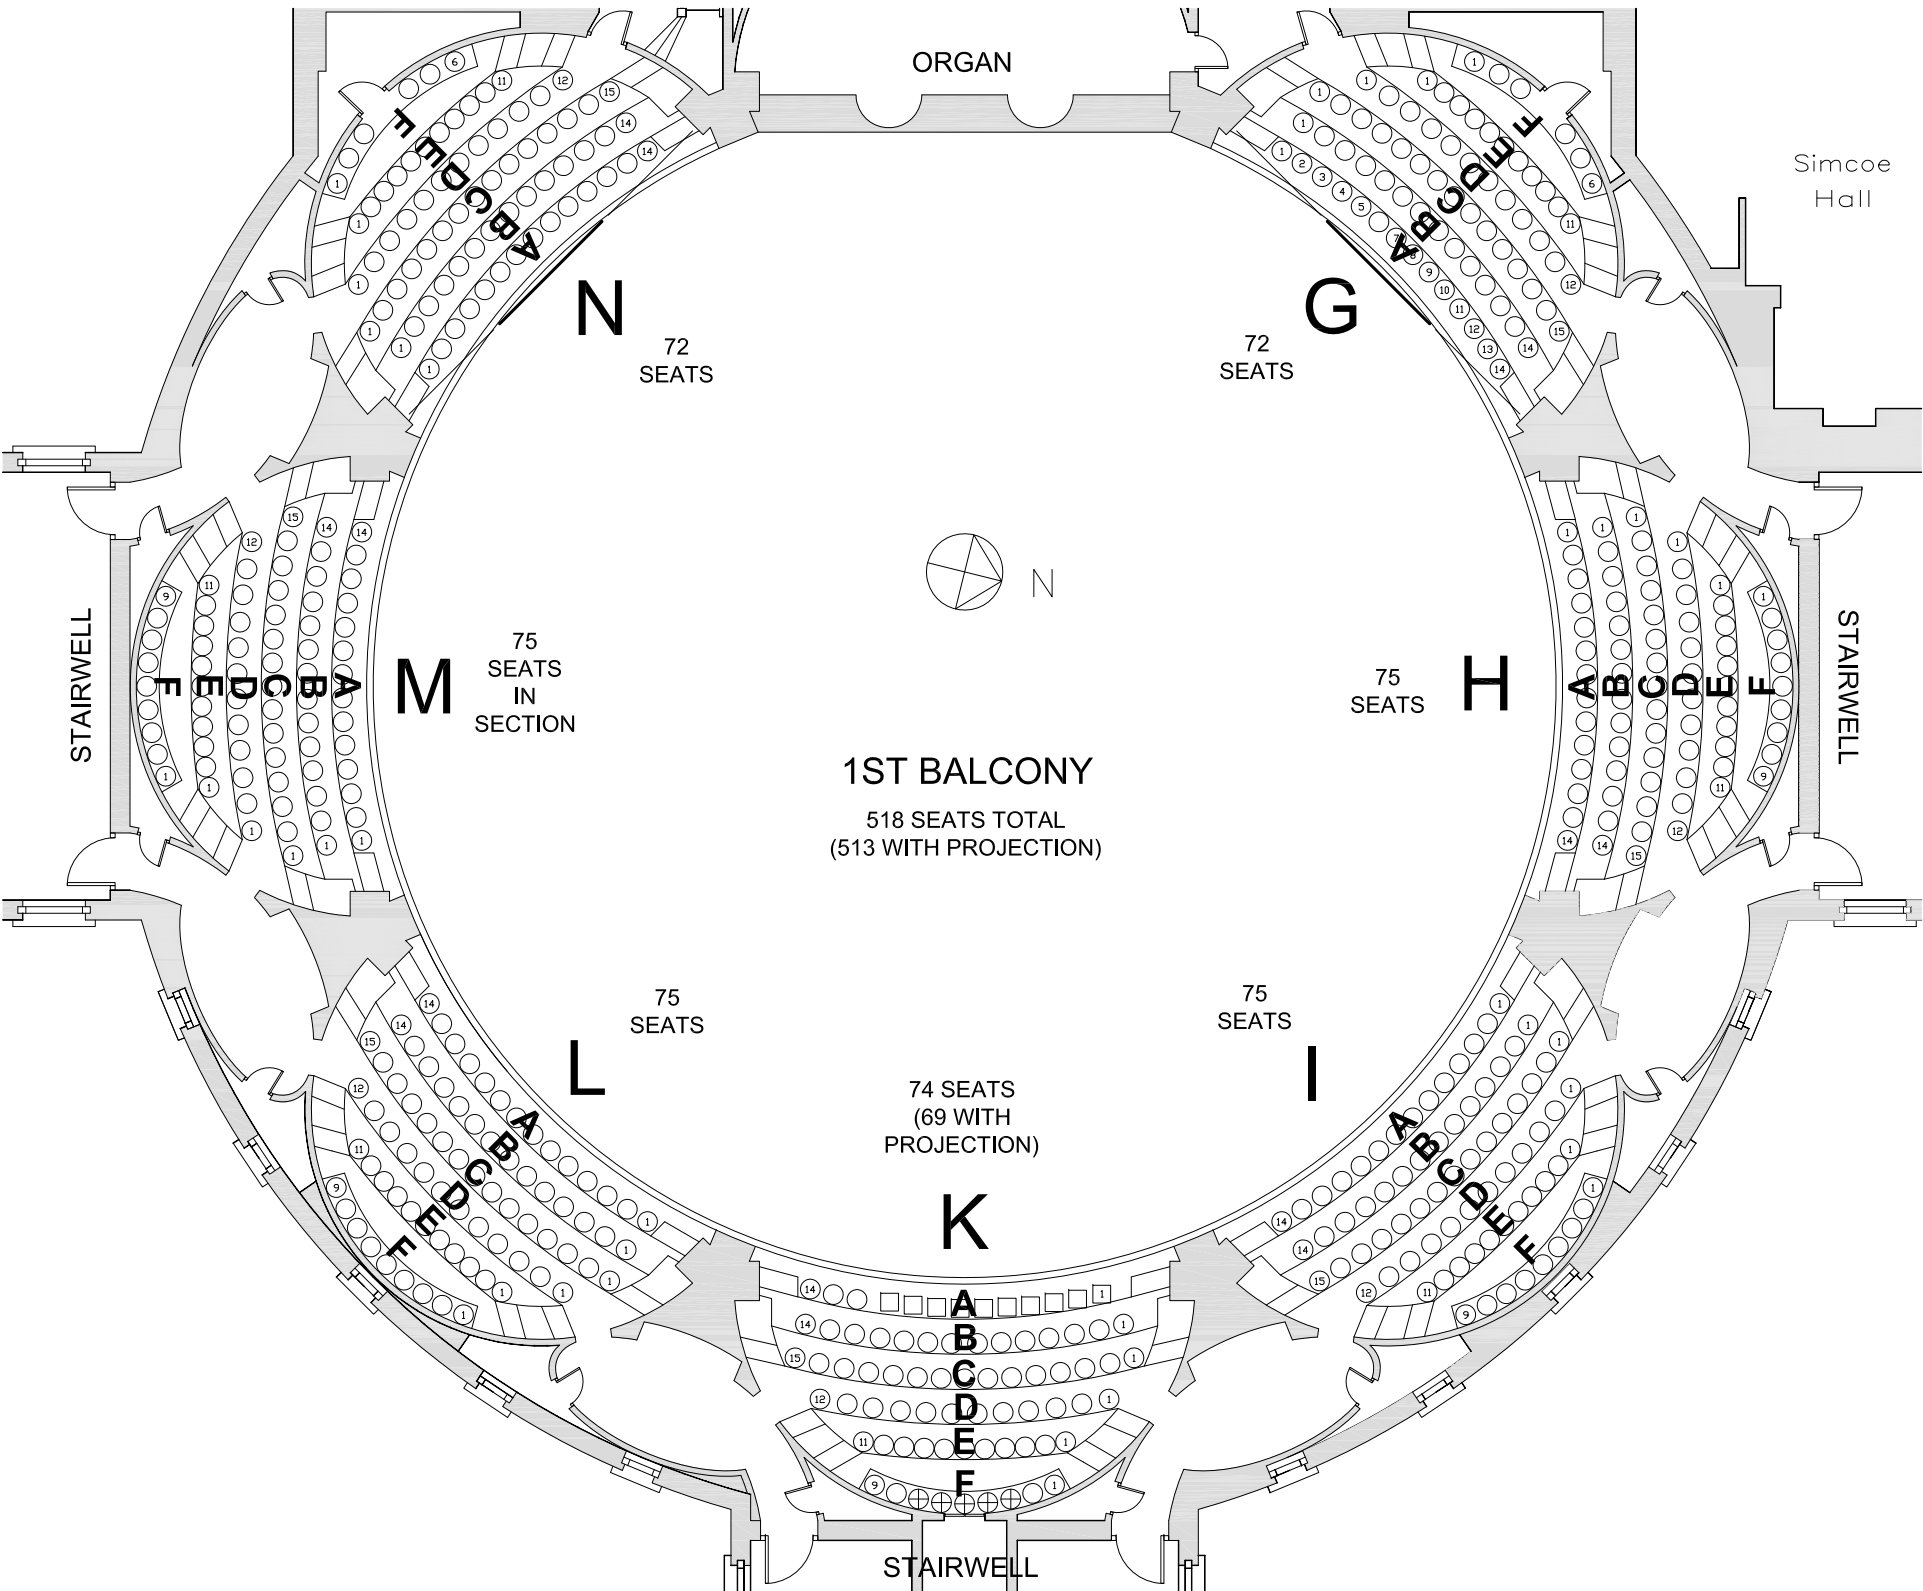

ORGAN

Simcoe Hall

N

72 SEATS

G

72 SEATS

M

75 SEATS IN SECTION

H

75 SEATS

1ST BALCONY

518 SEATS TOTAL (513 WITH PROJECTION)

L

75 SEATS

I

75 SEATS

74 SEATS (69 WITH PROJECTION)

K

STAIRWELL

STAIRWELL

STAIRWELL

A B C D E F

F E D C B A

E D C B A