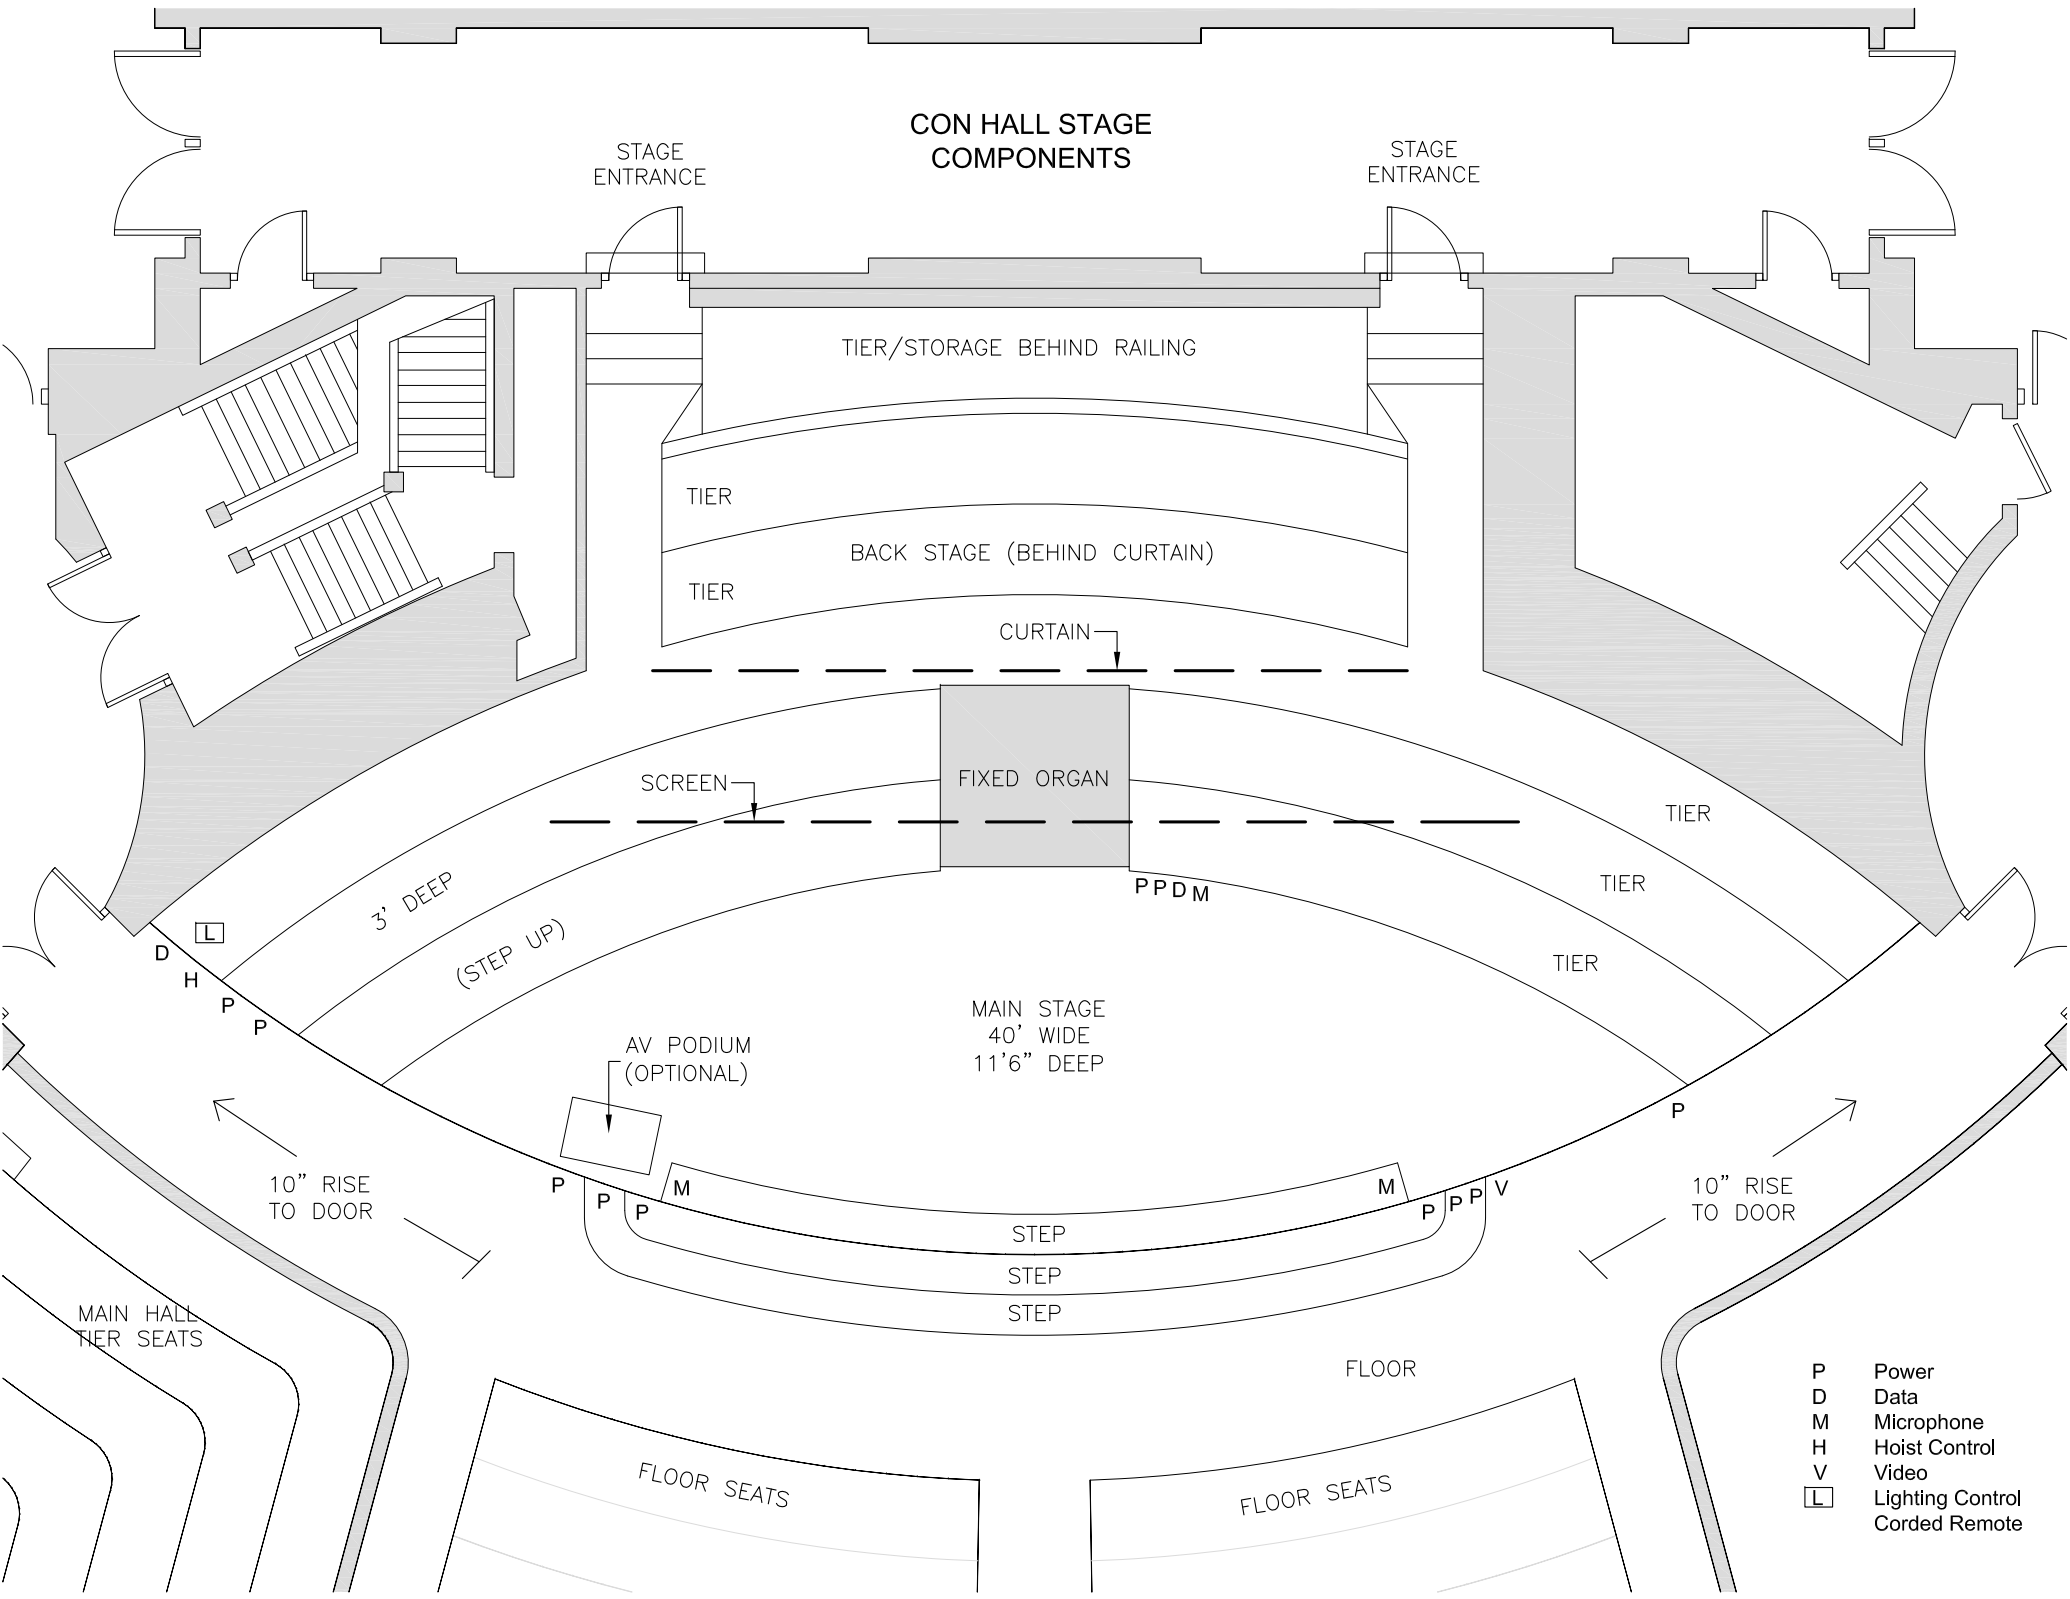

# CON HALL STAGE COMPONENTS

STAGE ENTRANCE

STAGE ENTRANCE

TIER/STORAGE BEHIND RAILING

TIER

BACK STAGE (BEHIND CURTAIN)

TIER

CURTAIN

SCREEN

FIXED ORGAN

TIER

PPDM

TIER

TIER

MAIN STAGE  
40' WIDE  
11'6" DEEP

AV PODIUM  
(OPTIONAL)

10" RISE  
TO DOOR

10" RISE  
TO DOOR

STEP

STEP

STEP

FLOOR

MAIN HALL  
TIER SEATS

FLOOR SEATS

FLOOR SEATS

- P Power
- D Data
- M Microphone
- H Hoist Control
- V Video
- ⌚ Lighting Control
- ⌚ Corded Remote