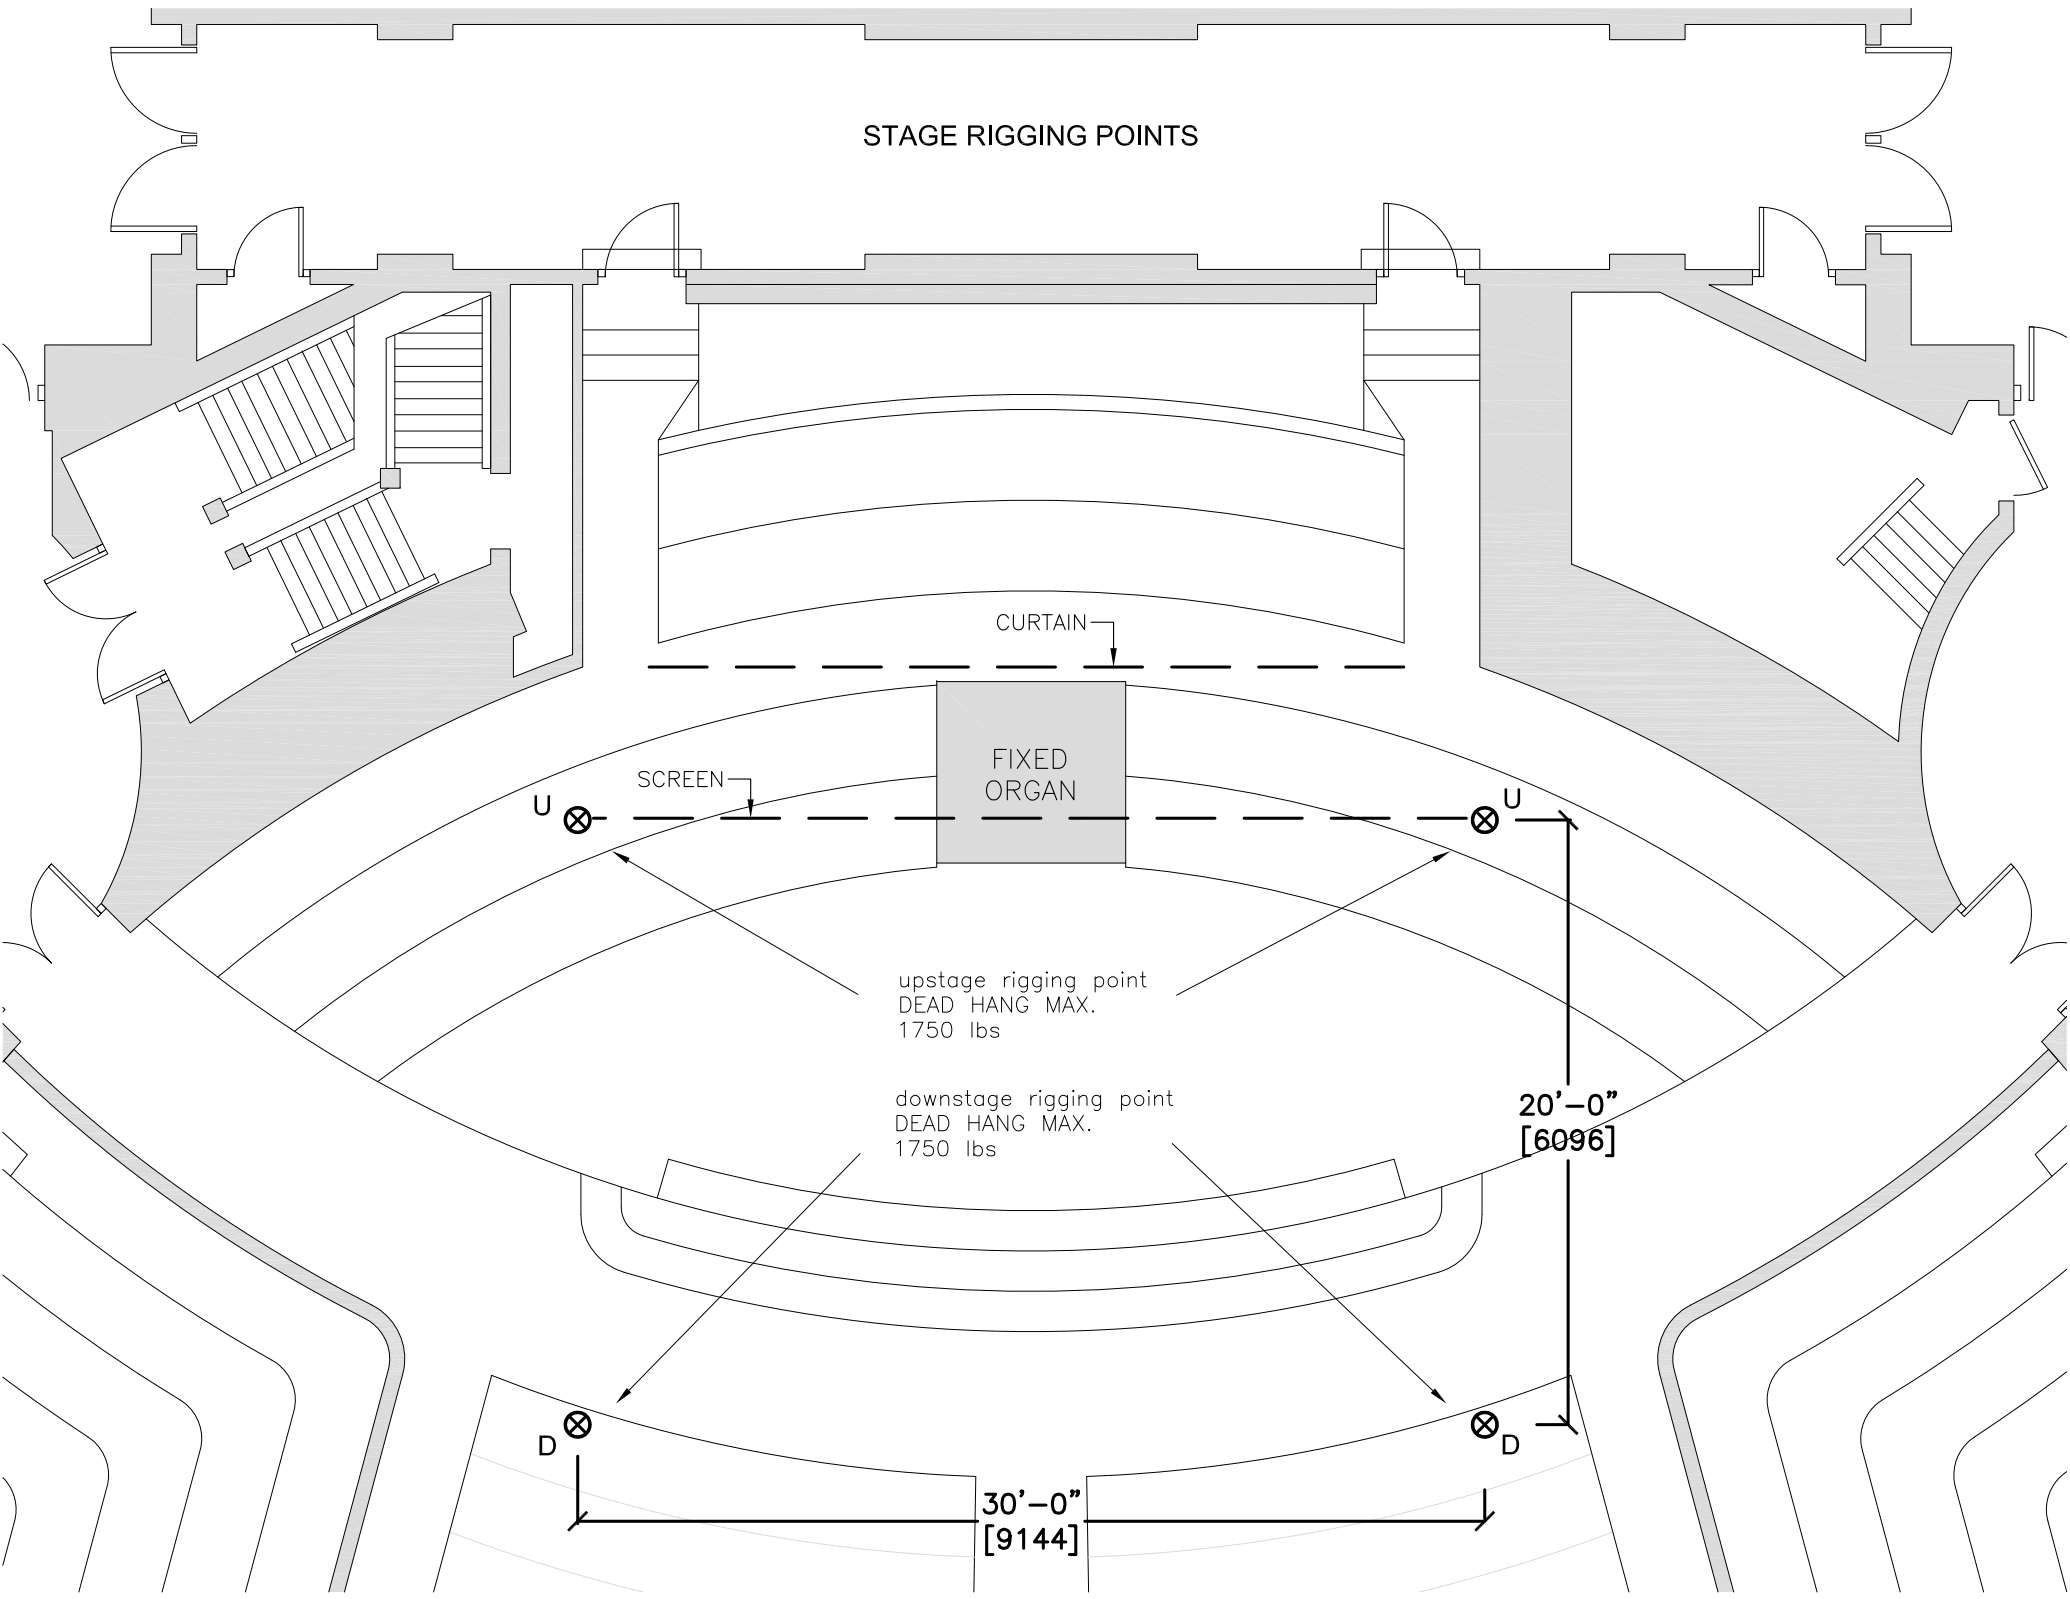

STAGE RIGGING POINTS

FIXED ORGAN

CURTAIN

SCREEN

upstage rigging point
DEAD HANG MAX.
1750 lbs

downstage rigging point
DEAD HANG MAX.
1750 lbs

20'-0"
[6096]

30'-0"
[9144]